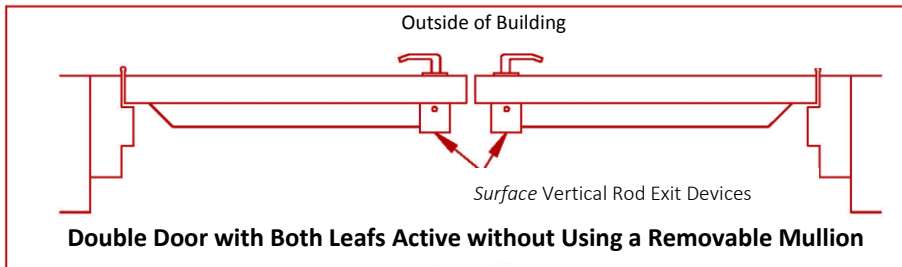

Double Door Hardware Configurations

PDL stock, normal lead times and prices apply.

This application is compatible with *cylindrical locks, mortise locks and exit devices*. "C" or "D" swing on order form swing chart.

PDL stock, normal lead times and prices apply.

This application is compatible with *rim exit devices*. "E" swing on order form swing chart.

PDL non- stock, call for lead time and price quote.

This application is compatible with *surface vertical rod exit devices*. "E" swing on order form swing chart.