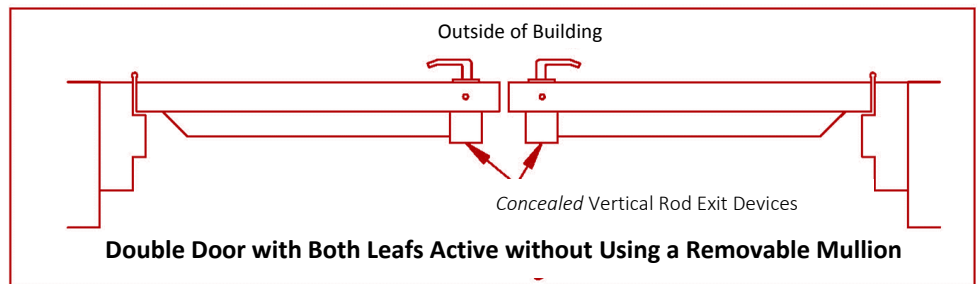

Double Door Hardware Configurations

PDL stock, normal lead times and prices apply.

This application is compatible with *cylindrical locks, mortise locks and exit devices*. "C" or "D" swing on order form swing chart.

PDL stock, normal lead times and prices apply.

This application is compatible with *rim exit devices*. "E" swing on order form swing chart.

PDL non- stock, call for lead time and price quote.

This application is compatible with *surface vertical rod exit devices*. "E" swing on order form swing chart.

PDL non-stock, call for lead time and price quote.

This application is compatible with *concealed vertical rod exit devices*. "E" swing on order form swing chart.