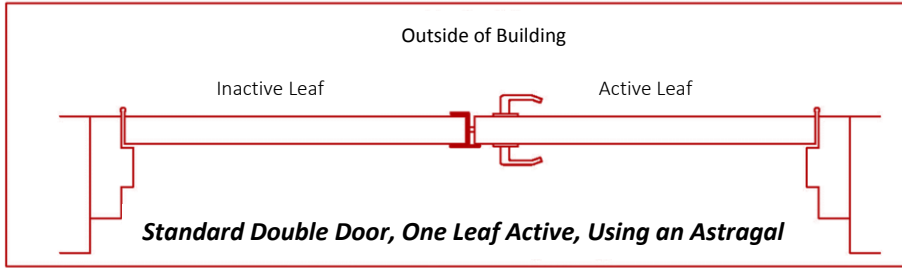

Double Door Hardware Configurations

PDL stock, normal lead times and prices apply.

This application is compatible with *cylindrical locks, mortise locks and exit devices*. "C" or "D" swing on order form swing chart.

PDL stock, normal lead times and prices apply.

This application is compatible with *rim exit devices*. "E" swing on order form swing chart.

PDL non- stock, call for lead time and price quote.

This application is compatible with *surface vertical rod exit devices*. "E" swing on order form swing chart.