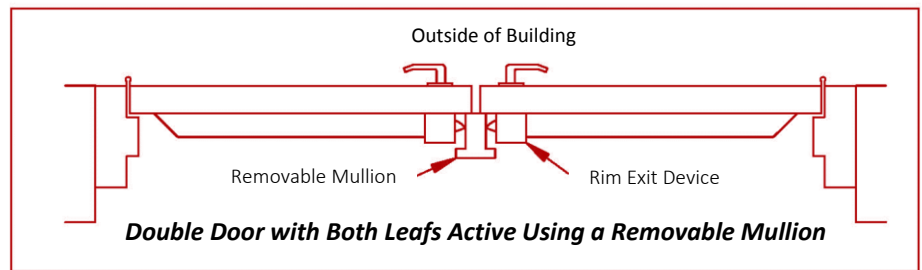

Double Door Hardware Configurations

PDL stock, normal lead times and prices apply.

This application is compatible with *cylindrical locks, mortise locks and exit devices*. "C" or "D" swing on order form swing chart.

PDL stock, normal lead times and prices apply.

This application is compatible with *rim exit devices*. "E" swing on order form swing chart.

PDL non- stock, call for lead time and price quote.

This application is compatible with *surface vertical rod exit devices*. "E" swing on order form swing chart.